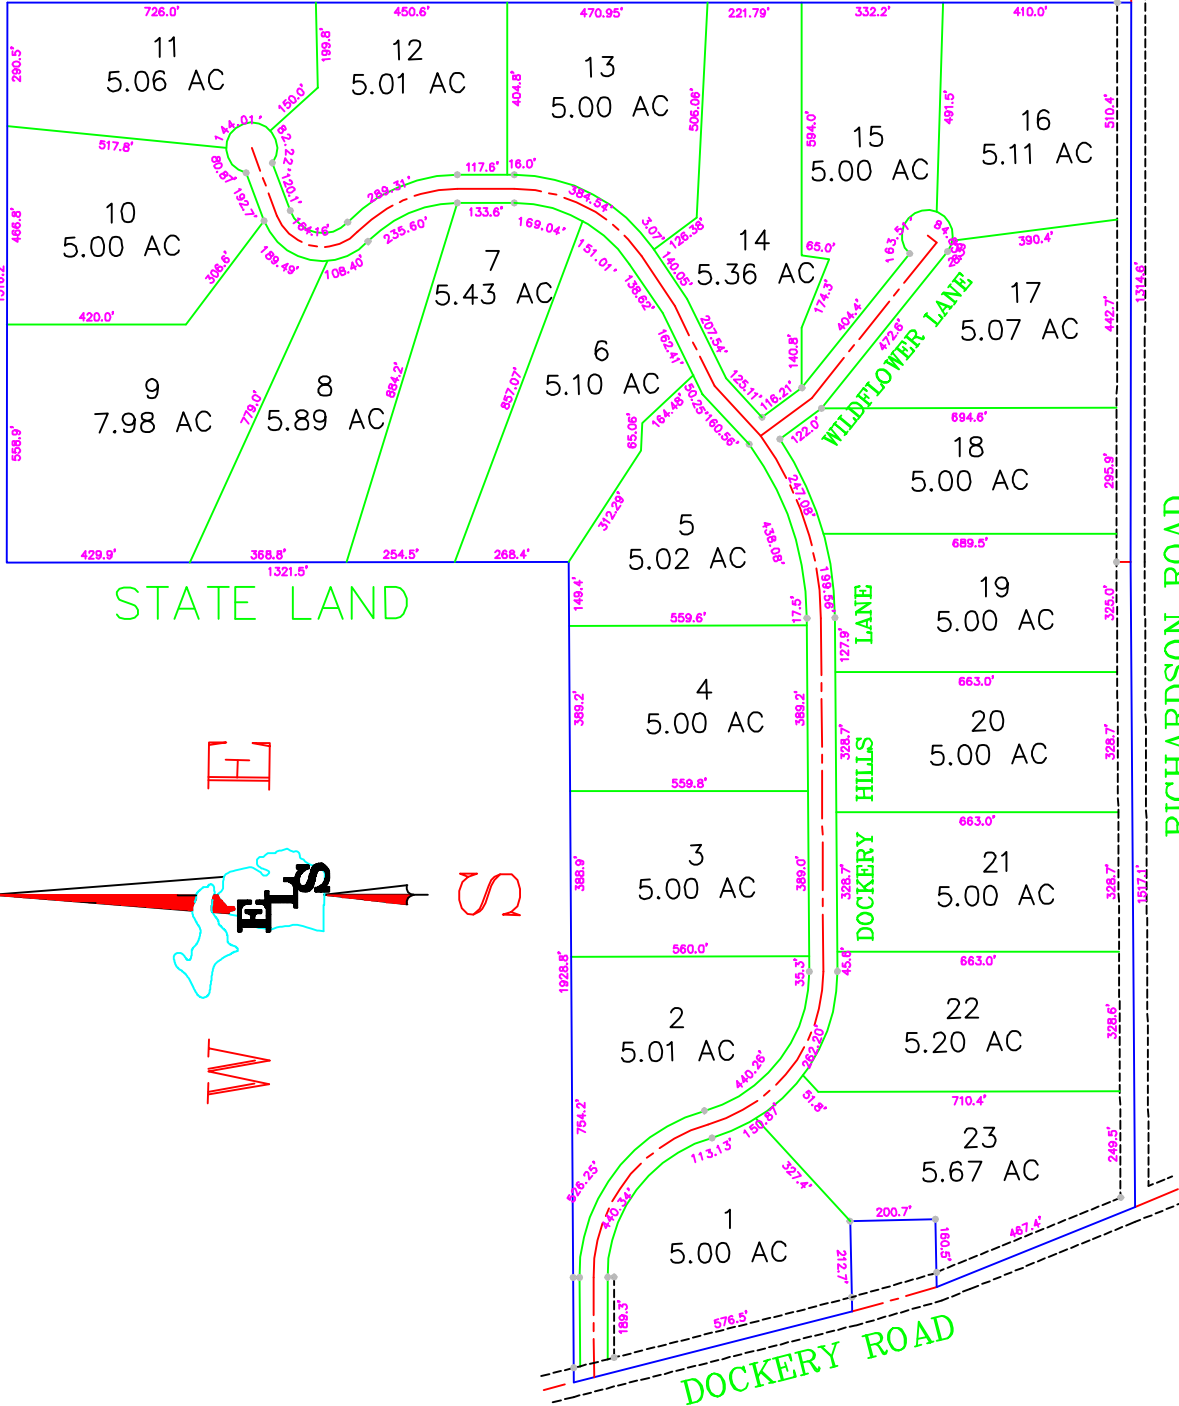

STATE LAND

STATE LAND

STATE LAND

RICHARDSON ROAD

STATE LAND

DOCKERY HILLS
TOTAL 131.97 ACRES